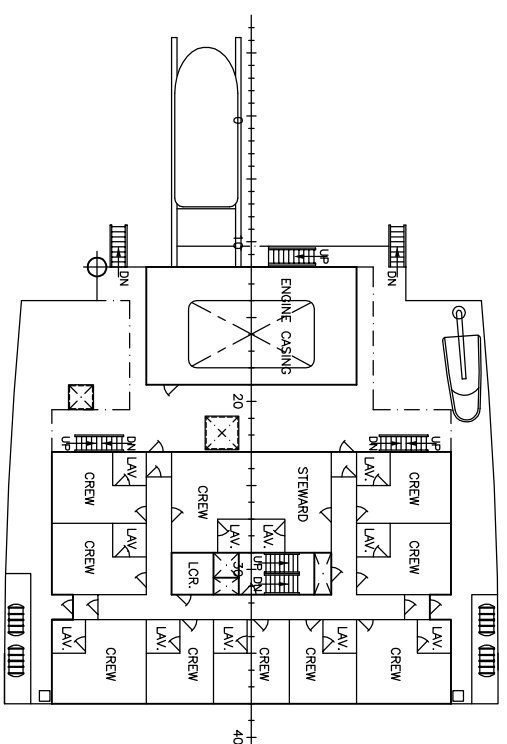

M/V "ORSULA"

PALUBA-D D-DECK

PALUBA-C C-DECK

PALUBA-B B-DECK

PALUBA-A A-DECK

ZAPOVEDNIČKI MOST
NAVIGATION BRIDGE DECK

PALUBA KASTELLA
FORECASTLE DECK

GLAVNA PALUBA MAIN DECK

GORNUJA PLATFORMA UPPER PLATFORM

DONUJA PLATFORMA LOWER PLATFORM

POKROV DVODNA TANK TOP

MAIN DIMENSIONS

LENGTH OVERALL	200.00 m
LENGTH BETWEEN PERP	191.00 m
BREADTH, MLD	23.50 m
DEPTH, MLD	14.90 m
DRAUGHT, DESIGN	10.68 m