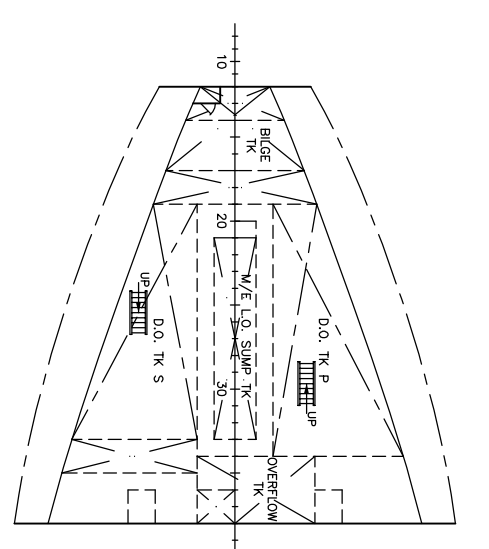

M/V "ORSULA"

PALUBA-D D-DECK

PALUBA-C C-DECK

PALUBA-B B-DECK

PALUBA-A A-DECK

ZAPOVEDNIČKI MOST
NAVIGATION BRIDGE DECK

PALUBA KASTELLA
FORECASTLE DECK

GLAVNA PALUBA MAIN DECK

GORNUJA PLATFORMA UPPER PLATFORM

DONUJA PLATFORMA LOWER PLATFORM

POKROV DVODNA TANK TOP

MAIN DIMENSIONS

LENGTH OVERALL	200.00 m
LENGTH BETWEEN PERP	191.00 m
BREADTH, MLD	23.50 m
DEPTH, MLD	14.90 m
DRAUGHT, DESIGN	10.68 m