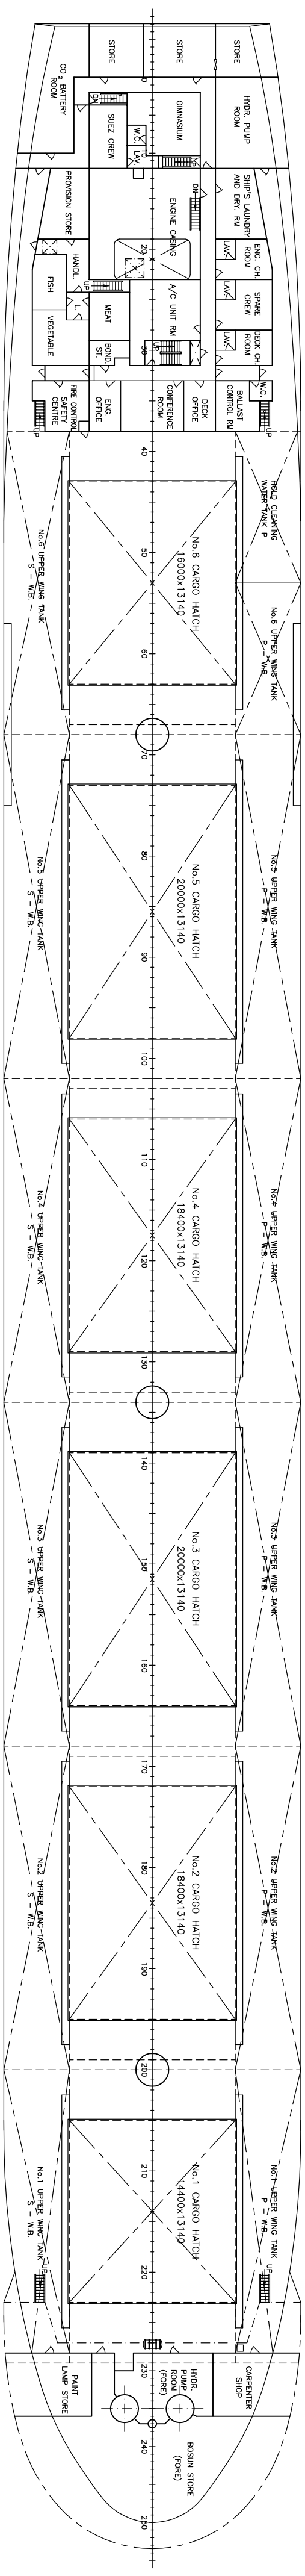

M/V "ORSULA"

PALUBA-D D-DECK

PALUBA-C C-DECK

PALUBA-B B-DECK

PALUBA-A A-DECK

ZAPOVEDNIČKI MOST
NAVIGATION BRIDGE DECK

PALUBA KASTELLA
FORECASTLE DECK

GLAVNA PALUBA MAIN DECK

GORNUJA PLATFORMA UPPER PLATFORM

DONUJA PLATFORMA LOWER PLATFORM

POKROV DVODNA TANK TOP

MAIN DIMENSIONS

LENGTH OVERALL	200.00 m
LENGTH BETWEEN PERP	191.00 m
BREADTH, MLD	23.50 m
DEPTH, MLD	14.90 m
DRAUGHT, DESIGN	10.68 m