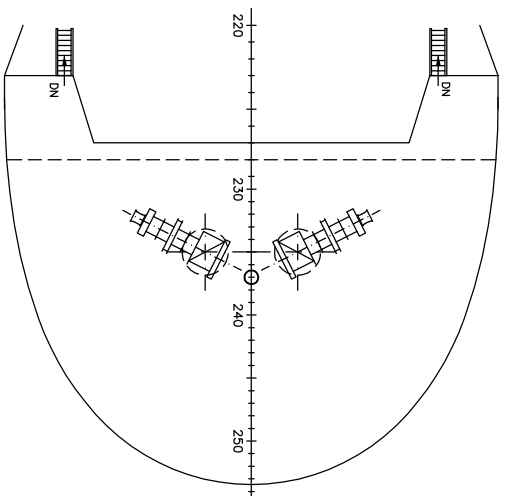

M/V "ORSULA"

PALUBA-D D-DECK

PALUBA-C C-DECK

PALUBA-B B-DECK

PALUBA-A A-DECK

ZAPOVEDNIČKI MOST
NAVIGATION BRIDGE DECK

PALUBA KASTELLA
FORECASTLE DECK

GLAVNA PALUBA MAIN DECK

GORNUJA PLATFORMA UPPER PLATFORM

DONUJA PLATFORMA LOWER PLATFORM

POKROV DVODNA TANK TOP

MAIN DIMENSIONS

LENGTH OVERALL	200.00 m
LENGTH BETWEEN PERP	191.00 m
BREADTH, MLD	23.50 m
DEPTH, MLD	14.90 m
DRAUGHT, DESIGN	10.68 m