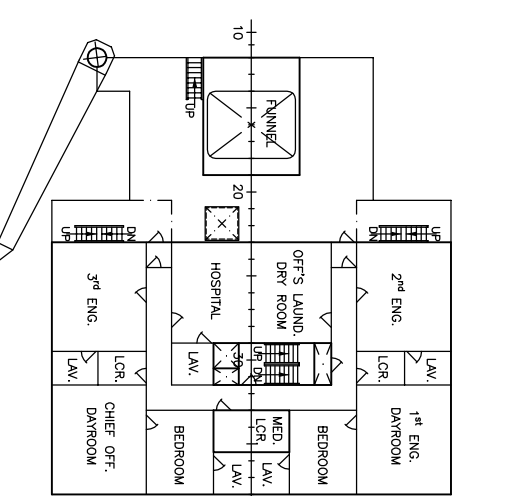

M/V "ORSULA"

PALUBA-D D-DECK

PALUBA-C C-DECK

PALUBA-B B-DECK

PALUBA-A A-DECK

ZAPOVEDNIČKI MOST
NAVIGATION BRIDGE DECK

PALUBA KASTELLA
FORECASTLE DECK

GLAVNA PALUBA MAIN DECK

GORNUJA PLATFORMA UPPER PLATFORM

DONUJA PLATFORMA LOWER PLATFORM

POKROV DVODNA TANK TOP

MAIN DIMENSIONS

LENGTH OVERALL	200.00 m
LENGTH BETWEEN PERP	191.00 m
BREADTH, MLD	23.50 m
DEPTH, MLD	14.90 m
DRAUGHT, DESIGN	10.68 m