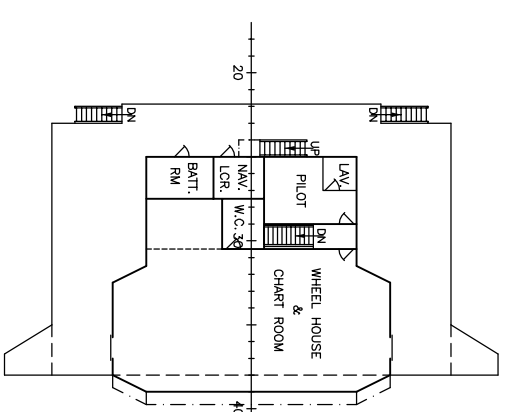

M/V "ORSULA"

PALUBA-D D-DECK

PALUBA-C C-DECK

PALUBA-B B-DECK

PALUBA-A A-DECK

ZAPOVEDNIČKI MOST
NAVIGATION BRIDGE DECK

PALUBA KASTELLA
FORECASTLE DECK

GLAVNA PALUBA MAIN DECK

GORNUJA PLATFORMA UPPER PLATFORM

DONUJA PLATFORMA LOWER PLATFORM

POKROV DVODNA TANK TOP

MAIN DIMENSIONS

LENGTH OVERALL	200.00 m
LENGTH BETWEEN PERP	191.00 m
BREADTH, MLD	23.50 m
DEPTH, MLD	14.90 m
DRAUGHT, DESIGN	10.68 m