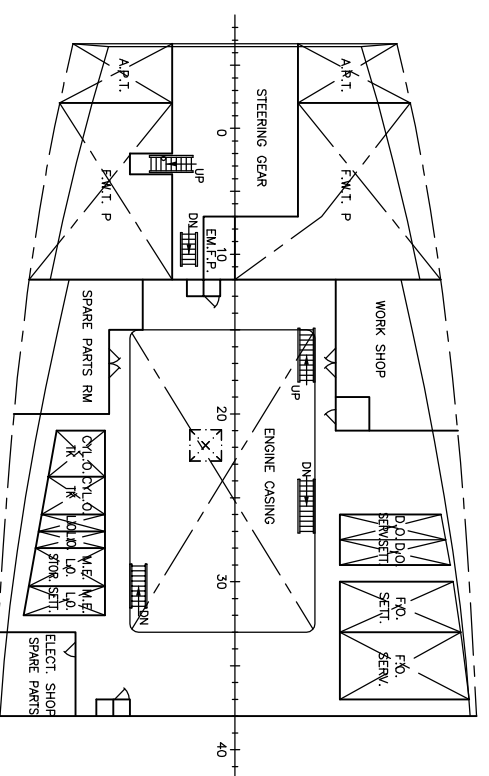

M/V "ORSULA"

PALUBA-D D-DECK

PALUBA-C C-DECK

PALUBA-B B-DECK

PALUBA-A A-DECK

ZAPOVEDNIČKI MOST
NAVIGATION BRIDGE DECK

PALUBA KASTELLA
FORECASTLE DECK

GLAVNA PALUBA MAIN DECK

GORNUJA PLATFORMA UPPER PLATFORM

DONUJA PLATFORMA LOWER PLATFORM

POKROV DVODNA TANK TOP

MAIN DIMENSIONS

LENGTH OVERALL	200.00 m
LENGTH BETWEEN PERP	191.00 m
BREADTH, MLD	23.50 m
DEPTH, MLD	14.90 m
DRAUGHT, DESIGN	10.68 m