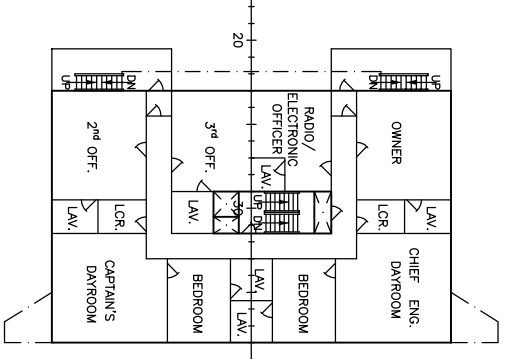

M/V "ORSULA"

PALUBA-D D-DECK

PALUBA-C C-DECK

PALUBA-B B-DECK

PALUBA-A A-DECK

ZAPOVEDNIČKI MOST
NAVIGATION BRIDGE DECK

PALUBA KASTELLA
FORECASTLE DECK

GLAVNA PALUBA MAIN DECK

GORNUJA PLATFORMA UPPER PLATFORM

DONUJA PLATFORMA LOWER PLATFORM

POKROV DVODNA TANK TOP

MAIN DIMENSIONS

LENGTH OVERALL	200.00 m
LENGTH BETWEEN PERP	191.00 m
BREADTH, MLD	23.50 m
DEPTH, MLD	14.90 m
DRAUGHT, DESIGN	10.68 m