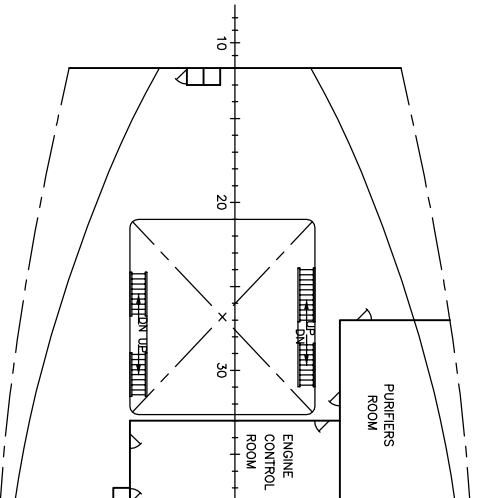

M/V "ORSULA"

PALUBA-D D-DECK

PALUBA-C C-DECK

PALUBA-B B-DECK

PALUBA-A A-DECK

ZAPOVEDNIČKI MOST
NAVIGATION BRIDGE DECK

PALUBA KASTELLA
FORECASTLE DECK

GLAVNA PALUBA MAIN DECK

GORNUJA PLATFORMA UPPER PLATFORM

DONUJA PLATFORMA LOWER PLATFORM

POKROV DVODNA TANK TOP

MAIN DIMENSIONS

LENGTH OVERALL	200.00 m
LENGTH BETWEEN PERP	191.00 m
BREADTH, MLD	23.50 m
DEPTH, MLD	14.90 m
DRAUGHT, DESIGN	10.68 m