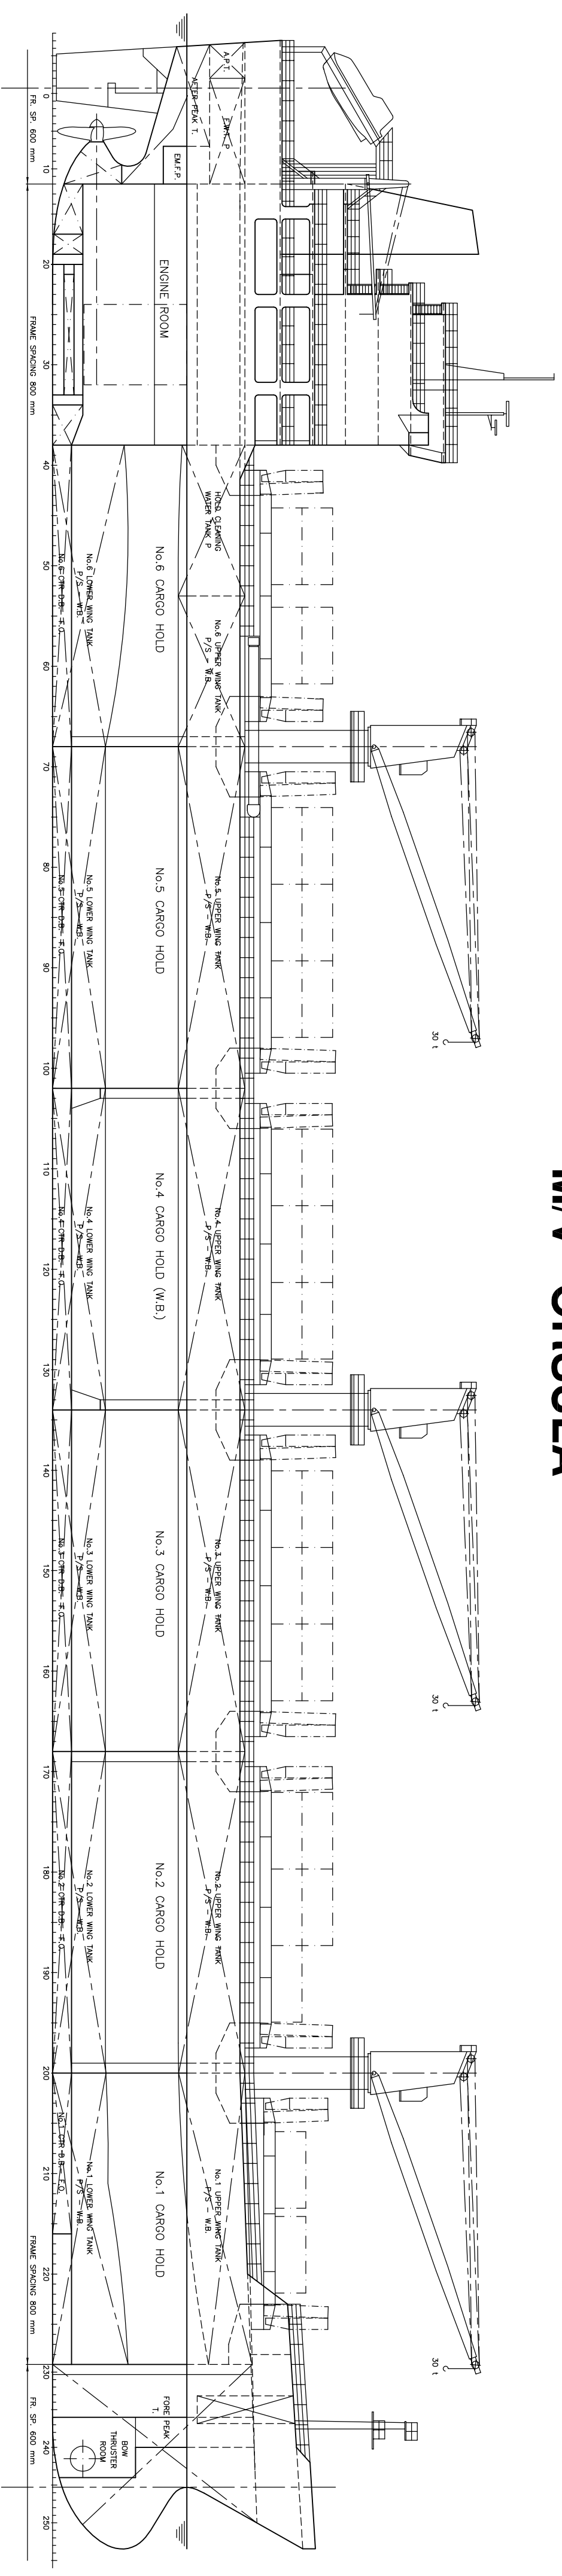

M/V "ORSULA"

PALUBA-D D-DECK

PALUBA-C C-DECK

PALUBA-B B-DECK

PALUBA-A A-DECK

ZAPOVEDNIČKI MOST
NAVIGATION BRIDGE DECK

PALUBA KASTELLA
FORECASTLE DECK

GLAVNA PALUBA MAIN DECK

GORNUJA PLATFORMA UPPER PLATFORM

DONUJA PLATFORMA LOWER PLATFORM

POKROV DVODNA TANK TOP

MAIN DIMENSIONS

LENGTH OVERALL	200.00 m
LENGTH BETWEEN PERP	191.00 m
BREADTH, MLD	23.50 m
DEPTH, MLD	14.90 m
DRAUGHT, DESIGN	10.68 m