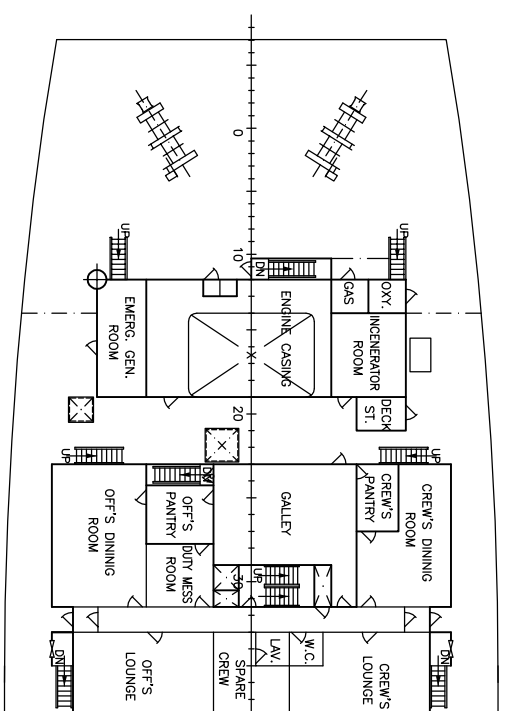

M/V "ORSULA"

PALUBA-D D-DECK

PALUBA-C C-DECK

PALUBA-B B-DECK

PALUBA-A A-DECK

ZAPOVEDNIČKI MOST
NAVIGATION BRIDGE DECK

PALUBA KASTELLA
FORECASTLE DECK

GLAVNA PALUBA MAIN DECK

GORNUJA PLATFORMA UPPER PLATFORM

DONUJA PLATFORMA LOWER PLATFORM

POKROV DVODNA TANK TOP

MAIN DIMENSIONS

LENGTH OVERALL	200.00 m
LENGTH BETWEEN PERP	191.00 m
BREADTH, MLD	23.50 m
DEPTH, MLD	14.90 m
DRAUGHT, DESIGN	10.68 m