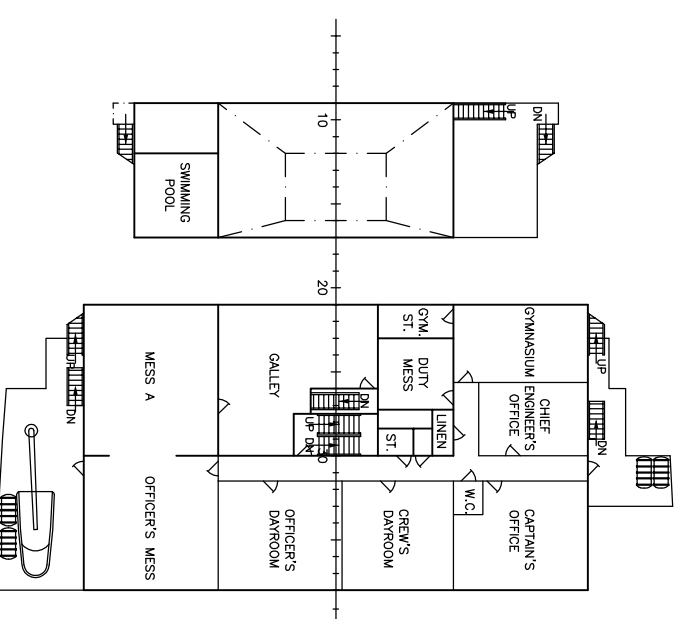

PALUBA-B B-DECK

PALUBA-C C-DECK

PALUBA-D D-DECK

PALUBA-E E-DECK

PRAMČANA SPREMA FORECASTLE STORE

CORNUA PALUBA/PALUBA-A UPPER DECK/A-DECK

CORNUA PALUBA UPPER DECK

3 PALUBA 3<sup>RD</sup> DECK

4 PALUBA 4<sup>TH</sup> DECK

POKROV DVODNA TANK TOP

MAIN DIMENSIONS

LENGTH OVERALL	225.00 m
LENGTH BETWEEN PERP	221.00 m
BREADTH, MLD	32.24 m
DEPTH, MLD	19.70 m
DRAUGHT, DESIGN	12.50 m