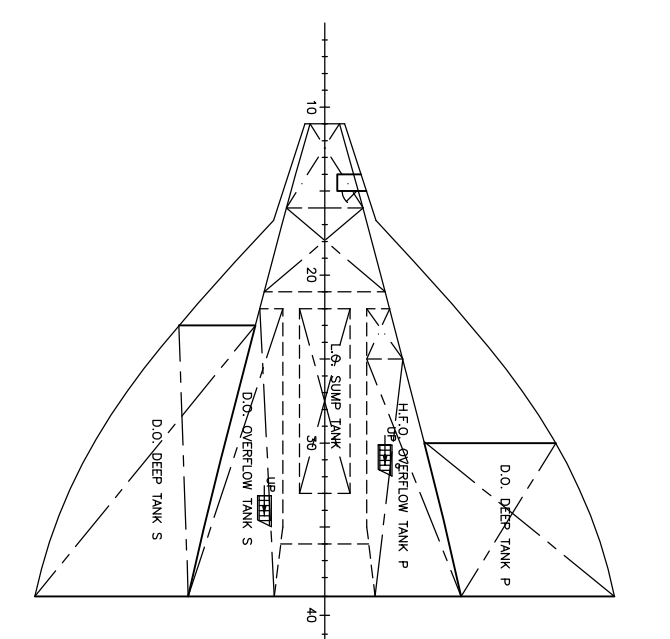

PALUBA-B B-DECK

PALUBA-C C-DECK

PALUBA-D D-DECK

PALUBA-E E-DECK

PRAMČANA SPREMA FORECASTLE STORE

CORNUA PALUBA/PALUBA-A UPPER DECK/A-DECK

CORNUA PALUBA UPPER DECK

3 PALUBA 3<sup>RD</sup> DECK

4 PALUBA 4<sup>TH</sup> DECK

POKROV DVODNA TANK TOP

MAIN DIMENSIONS

LENGTH OVERALL	225.00 m
LENGTH BETWEEN PERP	221.00 m
BREADTH, MLD	32.24 m
DEPTH, MLD	19.70 m
DRAUGHT, DESIGN	12.50 m