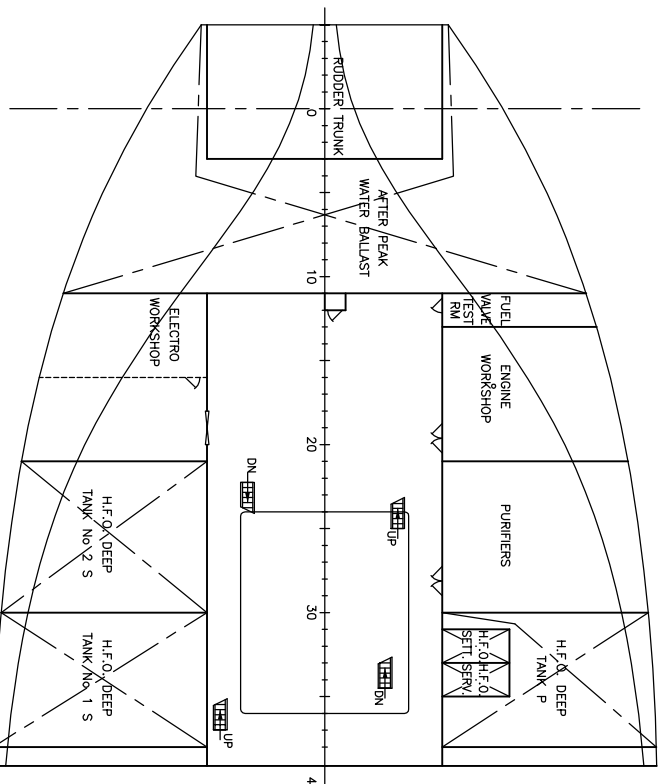

PALUBA-B B-DECK

PALUBA-C C-DECK

PALUBA-D D-DECK

PALUBA-E E-DECK

PRAMČANA SPREMA FORECASTLE STORE

CORNUA PALUBA/PALUBA-A UPPER DECK/A-DECK

CORNUA PALUBA UPPER DECK

3 PALUBA 3<sup>RD</sup> DECK

4 PALUBA 4<sup>TH</sup> DECK

POKROV DVODNA TANK TOP

MAIN DIMENSIONS

LENGTH OVERALL	225.00 m
LENGTH BETWEEN PERP	221.00 m
BREADTH, MLD	32.24 m
DEPTH, MLD	19.70 m
DRAUGHT, DESIGN	12.50 m