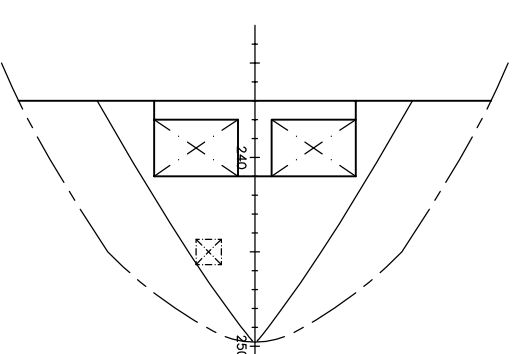

PALUBA-B B-DECK

PALUBA-C C-DECK

PALUBA-D D-DECK

PALUBA-E E-DECK

PRAMČANA SPREMA FORECASTLE STORE

CORNUA PALUBA/PALUBA-A UPPER DECK/A-DECK

CORNUA PALUBA UPPER DECK

3 PALUBA 3<sup>RD</sup> DECK

4 PALUBA 4<sup>TH</sup> DECK

POKROV DVODNA TANK TOP

MAIN DIMENSIONS

LENGTH OVERALL	225.00 m
LENGTH BETWEEN PERP	221.00 m
BREADTH, MLD	32.24 m
DEPTH, MLD	19.70 m
DRAUGHT, DESIGN	12.50 m