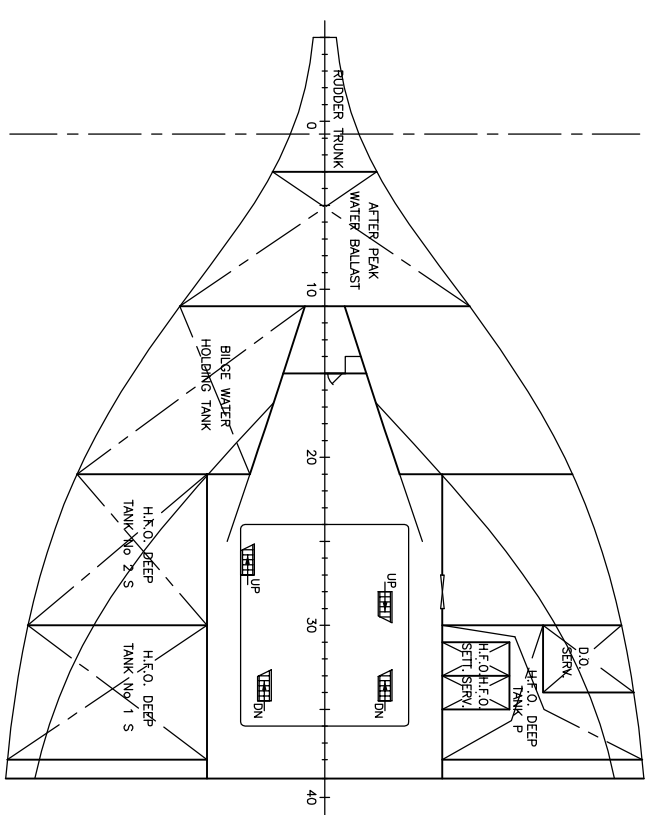

PALUBA-B B-DECK

PALUBA-C C-DECK

PALUBA-D D-DECK

PALUBA-E E-DECK

PRAMČANA SPREMA FORECASTLE STORE

CORNUA PALUBA/PALUBA-A UPPER DECK/A-DECK

CORNUA PALUBA UPPER DECK

3 PALUBA 3<sup>RD</sup> DECK

4 PALUBA 4<sup>TH</sup> DECK

POKROV DVODNA TANK TOP

MAIN DIMENSIONS

LENGTH OVERALL	225.00 m
LENGTH BETWEEN PERP	221.00 m
BREADTH, MLD	32.24 m
DEPTH, MLD	19.70 m
DRAUGHT, DESIGN	12.50 m