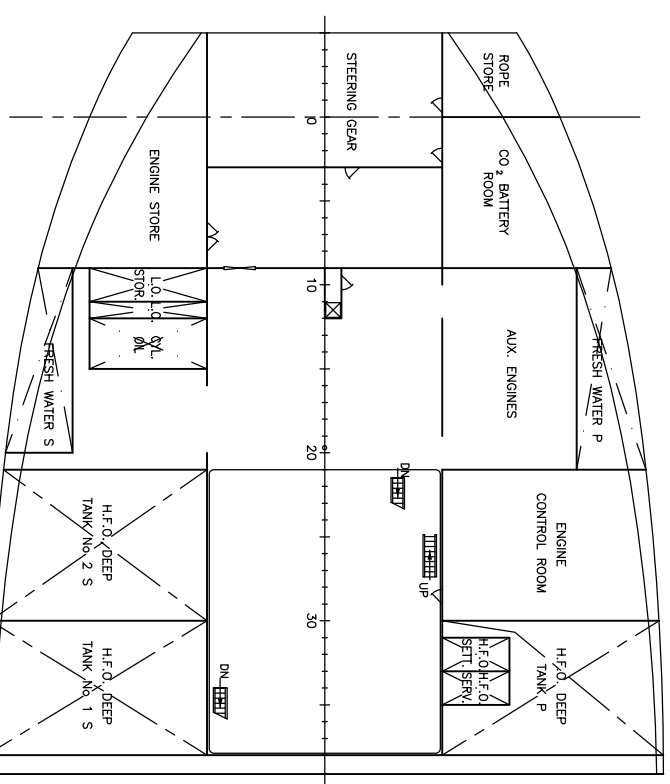

PALUBA-B B-DECK

PALUBA-C C-DECK

PALUBA-D D-DECK

PALUBA-E E-DECK

PRAMČANA SPREMA FORECASTLE STORE

CORNUA PALUBA/PALUBA-A UPPER DECK/A-DECK

CORNUA PALUBA UPPER DECK

3 PALUBA 3<sup>RD</sup> DECK

4 PALUBA 4<sup>TH</sup> DECK

POKROV DVODNA TANK TOP

MAIN DIMENSIONS

LENGTH OVERALL	225.00 m
LENGTH BETWEEN PERP	221.00 m
BREADTH, MLD	32.24 m
DEPTH, MLD	19.70 m
DRAUGHT, DESIGN	12.50 m