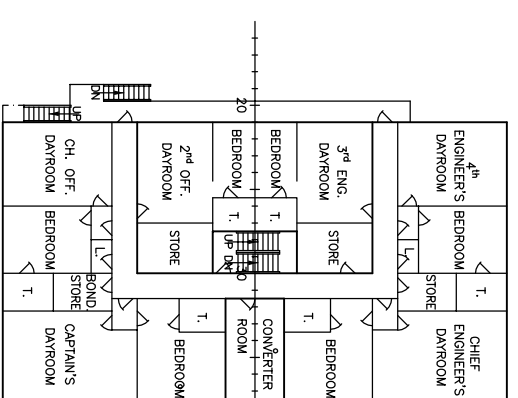

PALUBA-B B-DECK

PALUBA-C C-DECK

PALUBA-D D-DECK

PALUBA-E E-DECK

PRAMČANA SPREMA FORECASTLE STORE

CORNUA PALUBA/PALUBA-A UPPER DECK/A-DECK

CORNUA PALUBA UPPER DECK

3 PALUBA 3<sup>RD</sup> DECK

4 PALUBA 4<sup>TH</sup> DECK

POKROV DVODNA TANK TOP

MAIN DIMENSIONS

LENGTH OVERALL	225.00 m
LENGTH BETWEEN PERP	221.00 m
BREADTH, MLD	32.24 m
DEPTH, MLD	19.70 m
DRAUGHT, DESIGN	12.50 m