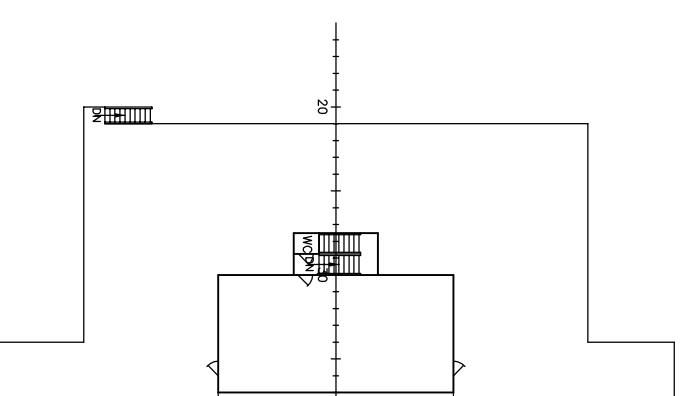

PALUBA-B B-DECK

PALUBA-C C-DECK

PALUBA-D D-DECK

PALUBA-E E-DECK

PRAMČANA SPREMA FORECASTLE STORE

CORNUA PALUBA/PALUBA-A UPPER DECK/A-DECK

CORNUA PALUBA UPPER DECK

3 PALUBA 3<sup>RD</sup> DECK

4 PALUBA 4<sup>TH</sup> DECK

POKROV DVODNA TANK TOP

MAIN DIMENSIONS

LENGTH OVERALL	225.00 m
LENGTH BETWEEN PERP	221.00 m
BREADTH, MLD	32.24 m
DEPTH, MLD	19.70 m
DRAUGHT, DESIGN	12.50 m