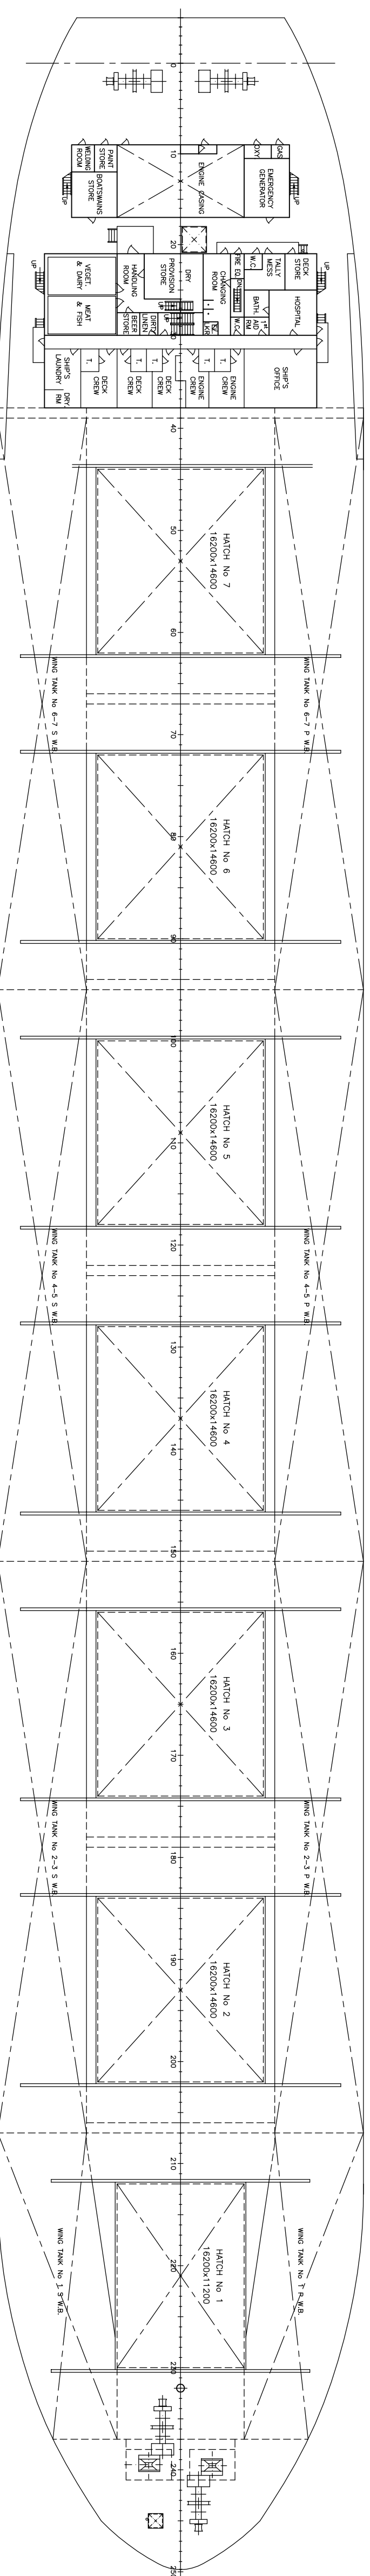

PALUBA-B B-DECK

PALUBA-C C-DECK

PALUBA-D D-DECK

PALUBA-E E-DECK

PRAMČANA SPREMA FORECASTLE STORE

CORNUA PALUBA/PALUBA-A UPPER DECK/A-DECK

CORNUA PALUBA UPPER DECK

3 PALUBA 3<sup>RD</sup> DECK

4 PALUBA 4<sup>TH</sup> DECK

POKROV DVODNA TANK TOP

MAIN DIMENSIONS

LENGTH OVERALL	225.00 m
LENGTH BETWEEN PERP	221.00 m
BREADTH, MLD	32.24 m
DEPTH, MLD	19.70 m
DRAUGHT, DESIGN	12.50 m