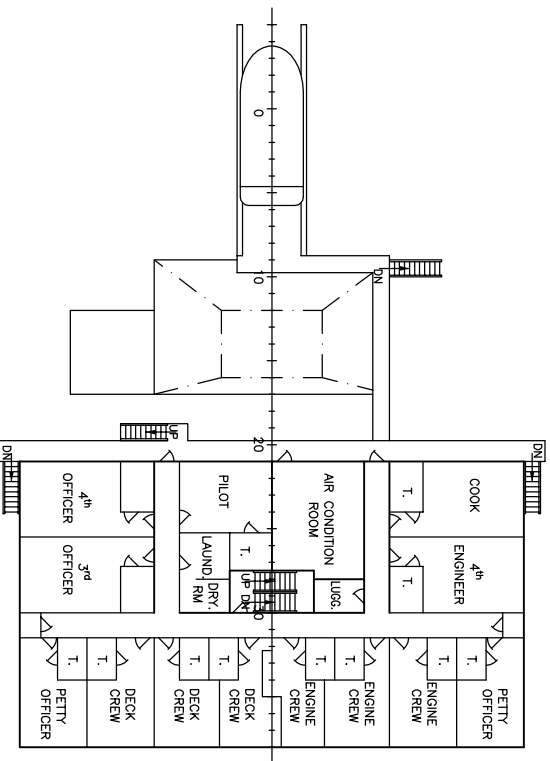

PALUBA-B B-DECK

PALUBA-C C-DECK

PALUBA-D D-DECK

PALUBA-E E-DECK

PRAMČANA SPREMA FORECASTLE STORE

CORNUA PALUBA/PALUBA-A UPPER DECK/A-DECK

CORNUA PALUBA UPPER DECK

3 PALUBA 3<sup>RD</sup> DECK

4 PALUBA 4<sup>TH</sup> DECK

POKROV DVODNA TANK TOP

MAIN DIMENSIONS

LENGTH OVERALL	225.00 m
LENGTH BETWEEN PERP	221.00 m
BREADTH, MLD	32.24 m
DEPTH, MLD	19.70 m
DRAUGHT, DESIGN	12.50 m